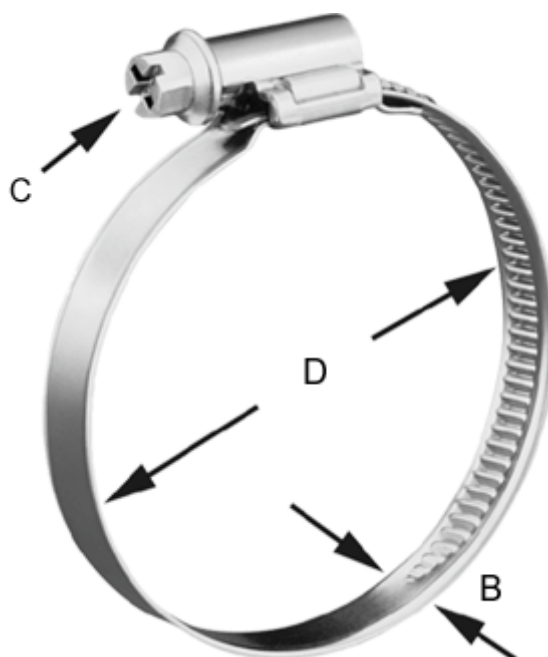

Article number: 021366702160

Description: Worm Drive Hose Clip
TORRO 150-170/12 C7 W2

Measures

C (screw type) = C7 - 7mm

Diameter D = 150-170

Width B = 12.0